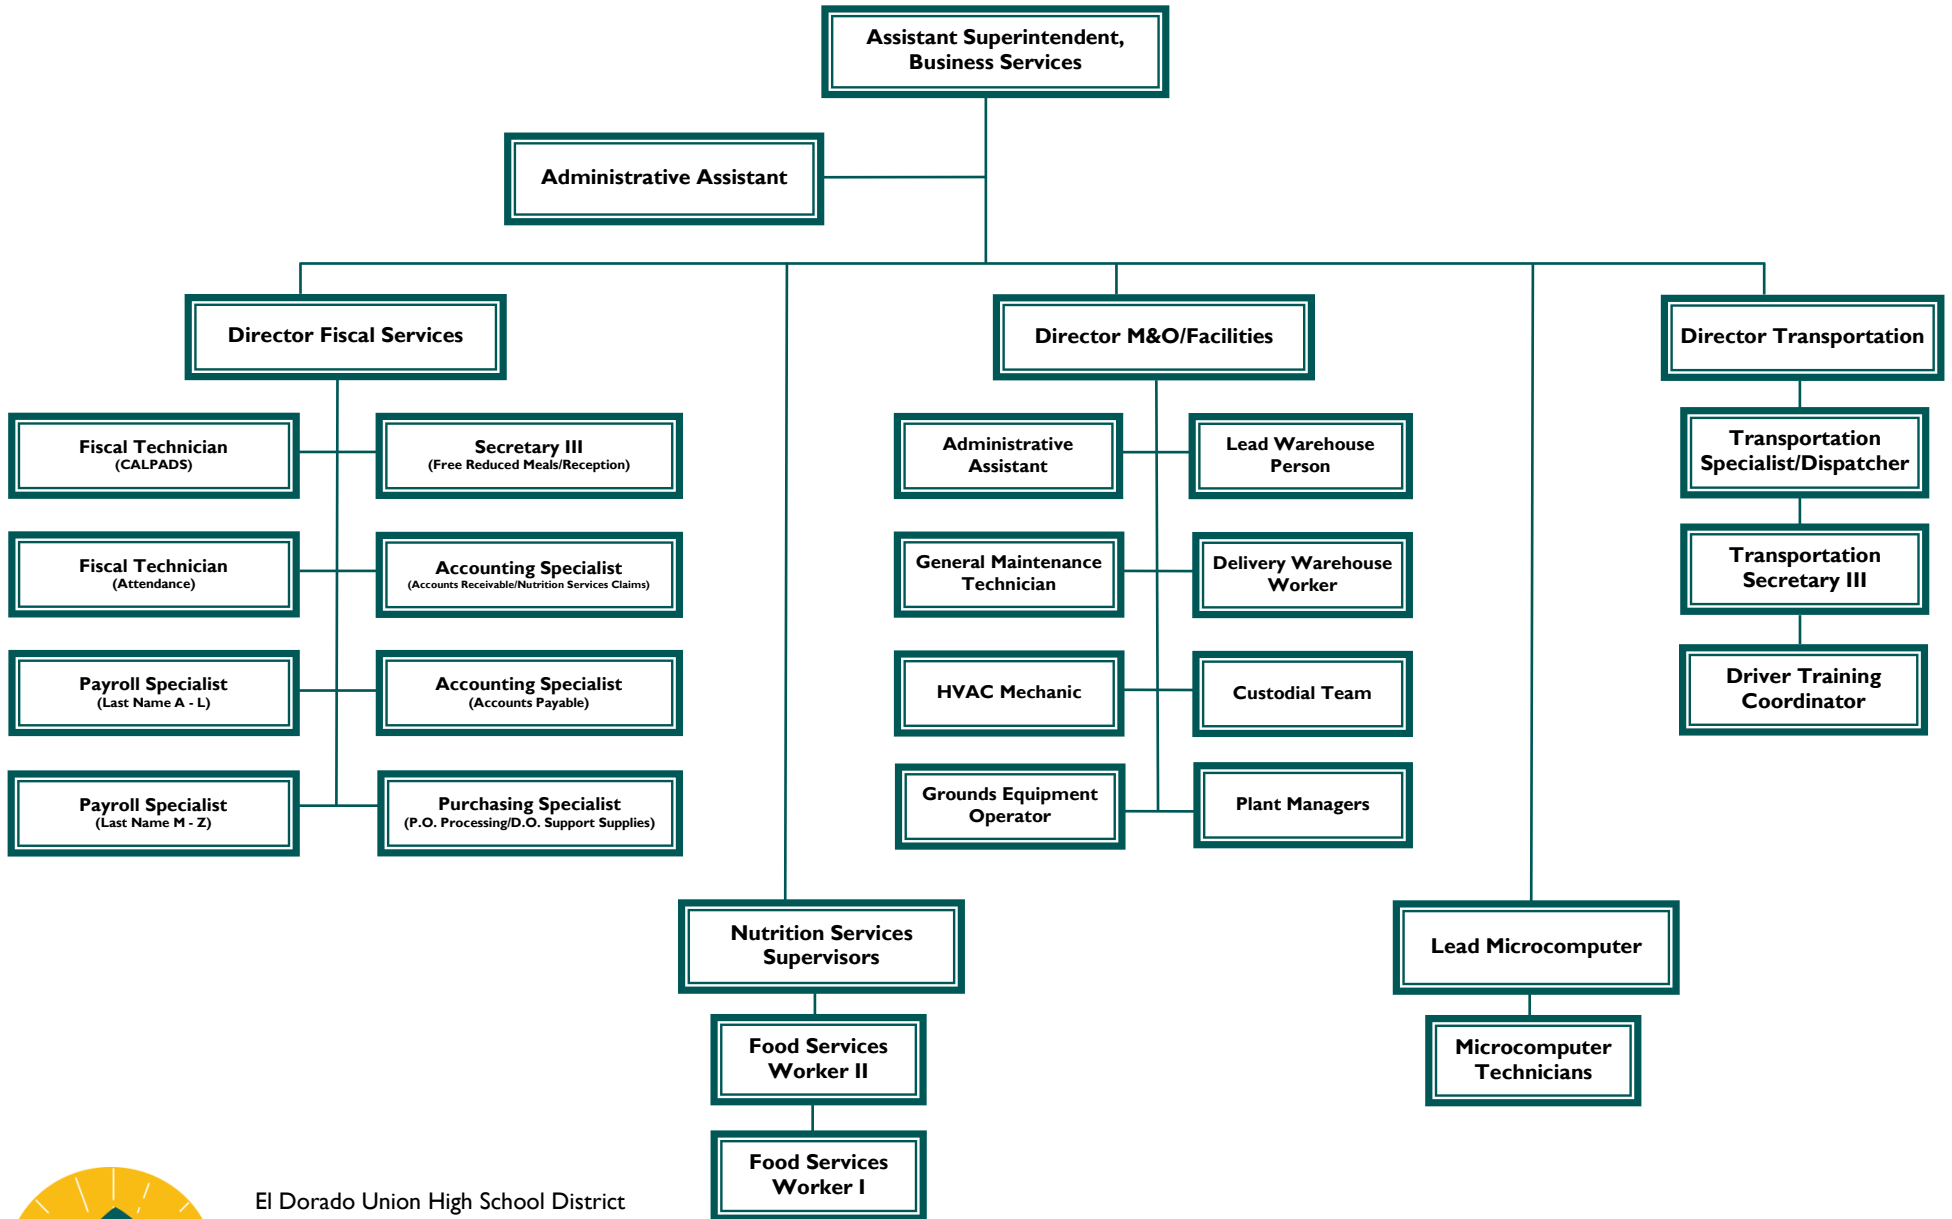

Business Services

Team Organizational Chart

El Dorado Union High School District
 4675 Missouri Flat Rd.
 Placerville, CA 95667
 (530) 622-5081 x 2772
www.eduhsd.k12.ca.us